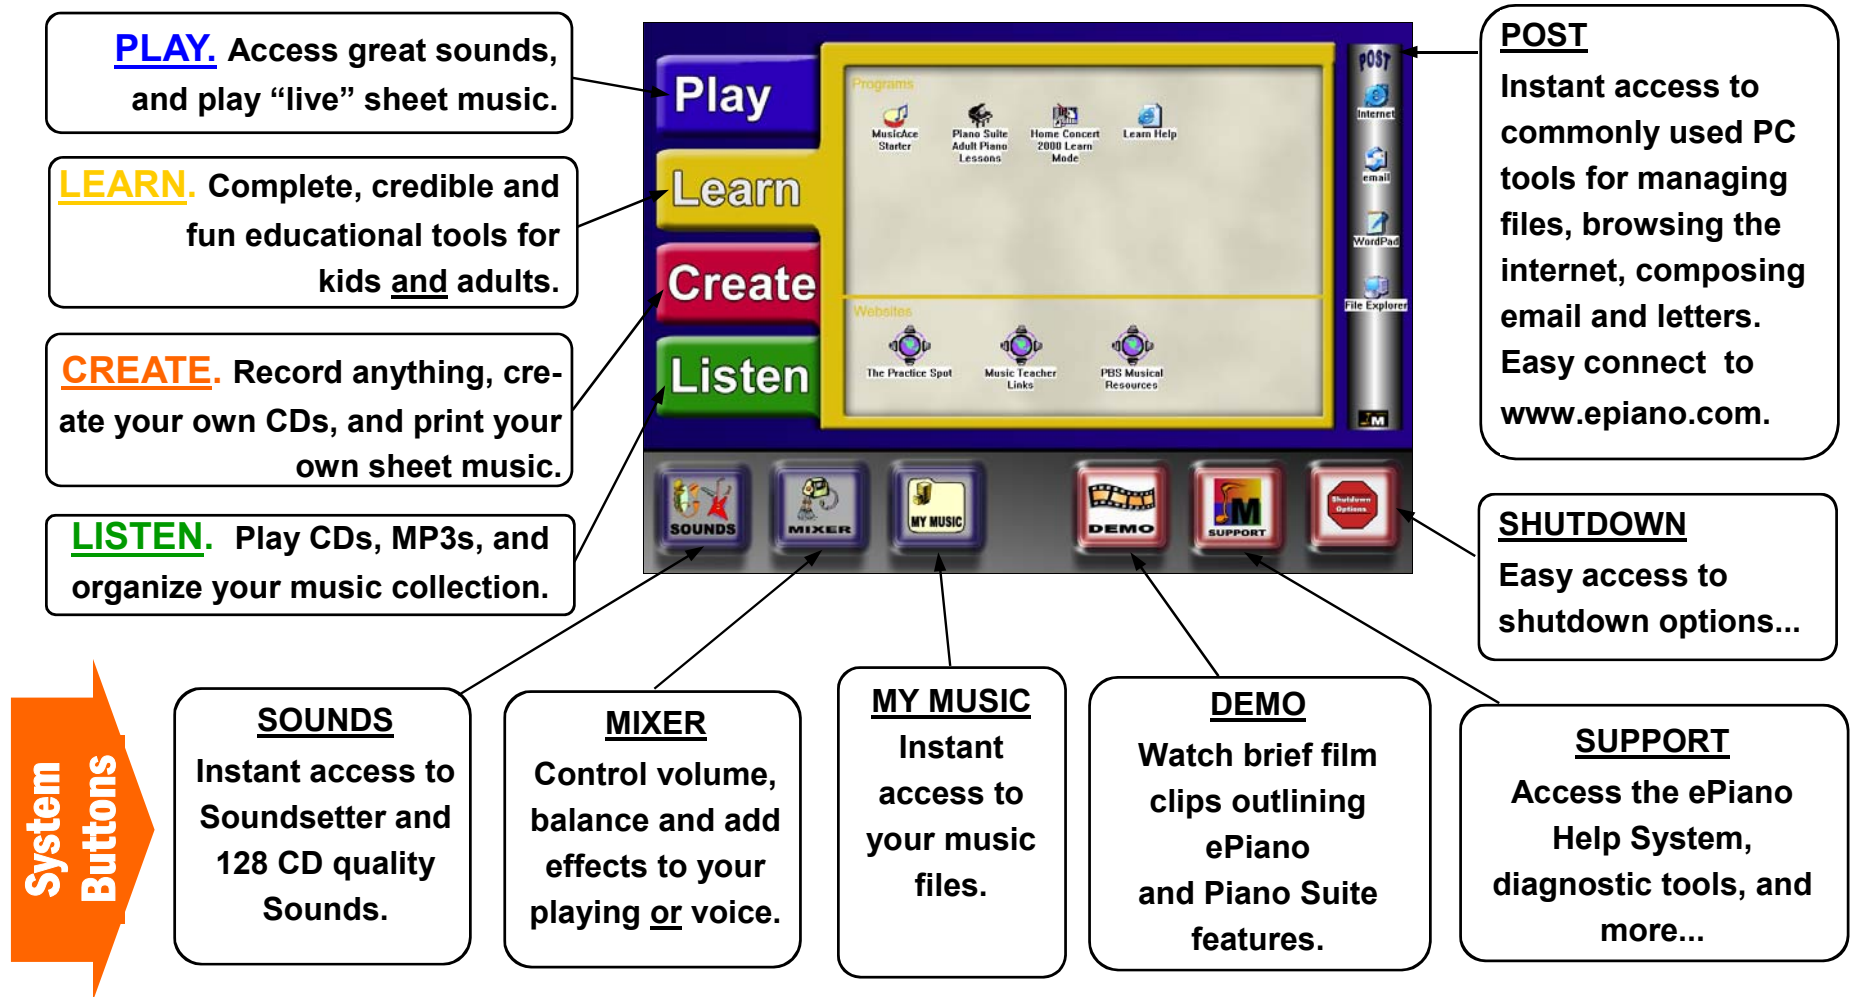

The MusiConsole™ is the ePiano's main screen. It delivers instant access to music making features. You only need to click ONCE to visit a program or website.

See the MusiConsole SUPPORT Button for access to the Help System.